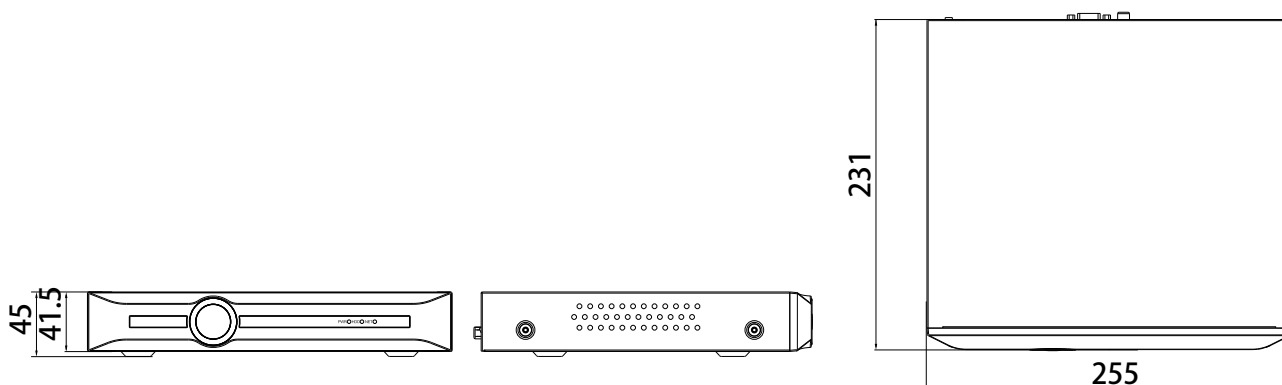

SPECIFICATIONS

Input	
Video Input	20-ch
Max Resolution	8MP
Two-way Audio Input	N/A
Bandwidth	Income 80Mbps; Outgoing 80Mbps
Output	
HDMI/VGA Output	HDMI 1-ch, 3840×2160, 2560×1600, 2560×1440, 1920×1080, 1280×720, 800×600, 1024×768, 1366×768, 1440×900, 1280×800 VGA 1-ch, 1920×1080, 1440×900, 1366×768, 1280×800, 1280×720, 1024×768, 800×600
Screen Split	1/3/4/5/6/7/8/9/10/13/16/20A/20B
Audio Output	1×RCA
Decoding	
Decoding Format	S+265/H.265/H.264
Recording Resolution	8MP/6MP/5MP/3MP/1080P/UXGA/720P/VGA/4CIF/DCIF/2CIF/CIF/QCIF
Preview Capability	1×8MP, 1×6MP, 1×5MP, 2×4MP, 2×3MP, 4×1080P, 8×720P, 20×4CIF
Synchronous Playback	1×8MP, 1×6MP, 1×5MP, 2×4MP, 2×3MP, 4×1080P, 8×720P
Records Encryption	Yes
Hard Disk	
SATA	1 SATA interface for 1 HDDs
Capacity	Up to 10TB for each HDD
eSATA Interface	N/A
Array Type	N/A
External Interface	
Network Interface	1×RJ45 self-adaptive 10/100 Mbps network interface
USB Interface	2×USB 2.0
Serial Interface	N/A
Alarm In/Out	N/A
Network	
Protocol	TCP/IP, ICMP, HTTP, HTTPS, FTP, DHCP, DNS, DDNS, RTP, RTSP, RTCP, PPPoE, NTP, UPnP, SMTP, IGMP, QoS, IPV4, IPV6, Multicast, ARP, UDP, SNMP, SSL, Telnet, RTMP, NFS
System Compatibility	ONVIF (PROFILE S/T/G), SDK, P2P
General	
Web Version	Web6
Language	Simple Chinese, Traditional Chinese, English, Spanish, Korean, Italian, Turkish, Russian, Thai, French, Polish, Dutch, Hebraism, Arabic, Vietnamese
Operating Conditions	-10°C ~ 55°C, 10%~90% RH
Power Supply	DC12V 3.33A
Consumption (without HDD)	≤10W (without HDD)
Chassis	1U
Dimensions	44×255×231mm, (1.78×10.04×9.09 inch)
Weight (without HDD)	0.8Kg (1.76lb)

Tiandy

AVAILABLE MODEL

TC-R3120 SPEC: I/B/V2.0

DIMENSIONS (Unit: mm)

Physical Interfaces

DISTRIBUTED BY

Tiandy Technologies Co.,Ltd.

Email: sales@tiandy.com