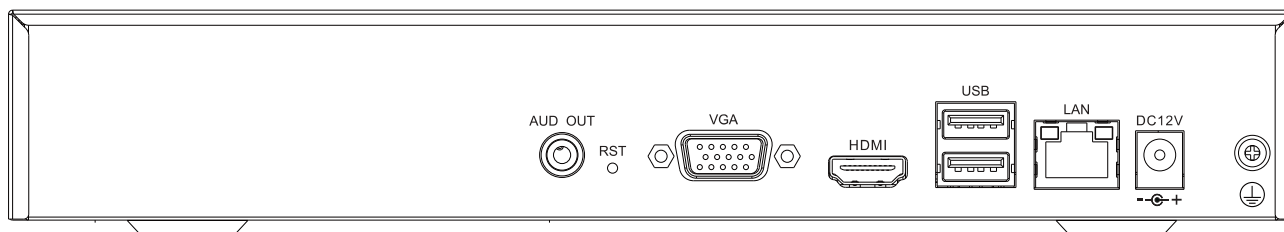

SPECIFICATIONS

Input	
Video Input	20-ch
Max Resolution	8MP
Two-way Audio Input	N/A
Bandwidth	Income 80Mbps; Outgoing 80Mbps
Output	
HDMI/VGA Output	HDMI 1-ch, 3840×2160, 2560×1600, 2560×1440, 1920×1080, 1280×720, 800×600, 1024×768, 1366×768, 1440×900, 1280×800 VGA 1-ch, 1920×1080, 1440×900, 1366×768, 1280×800, 1280×720, 1024×768, 800×600
Screen Split	1/3/4/5/6/7/8/9/10/13/16/20A/20B
Audio Output	1×RCA
Decoding	
Decoding Format	S+265/H.265/H.264
Recording Resolution	8MP/6MP/5MP/3MP/1080P/UXGA/720P/VGA/4CIF/DCIF/2CIF/CIF/QCIF
Preview Capability	1×8MP, 1×6MP, 1×5MP, 2×4MP, 2×3MP, 4×1080P, 8×720P, 20×4CIF
Synchronous Playback	1×8MP, 1×6MP, 1×5MP, 2×4MP, 2×3MP, 4×1080P, 8×720P
Records Encryption	Yes
Hard Disk	
SATA	1 SATA interface for 1 HDDs
Capacity	Up to 10TB for each HDD
eSATA Interface	N/A
Array Type	N/A
External Interface	
Network Interface	1×RJ45 self-adaptive 10/100 Mbps network interface
USB Interface	2×USB 2.0
Serial Interface	N/A
Alarm In/Out	N/A
Network	
Protocol	TCP/IP, ICMP, HTTP, HTTPS, FTP, DHCP, DNS, DDNS, RTP, RTSP, RTCP, PPPoE, NTP, UPnP, SMTP, IGMP, QoS, IPV4, IPV6, Multicast, ARP, UDP, SNMP, SSL, Telnet, RTMP, NFS
System Compatibility	ONVIF (PROFILE S/T/G), SDK, P2P
General	
Web Version	Web6
Language	Simple Chinese, Traditional Chinese, English, Spanish, Korean, Italian, Turkish, Russian, Thai, French, Polish, Dutch, Hebraism, Arabic, Vietnamese
Operating Conditions	-10°C ~ 55°C, 10%~90% RH
Power Supply	DC12V 3.33A
Consumption (without HDD)	≤10W (without HDD)
Chassis	1U
Dimensions	44×255×231mm, (1.78×10.04×9.09 inch)
Weight (without HDD)	0.8Kg (1.76lb)

Tiandy

AVAILABLE MODEL

TC-R3120 SPEC: I/B/V2.0

DIMENSIONS (Unit: mm)

Physical Interfaces

DISTRIBUTED BY

Tiandy Technologies Co.,Ltd.

Email: sales@tiandy.com